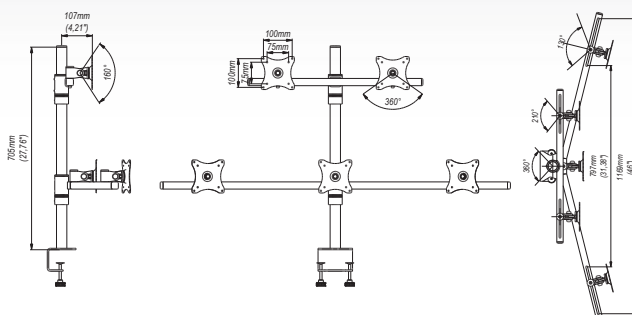

# SV13 ■ Penta-LCD Desk Mount 14"-22"

## Features

- 1 MOUNTING OPTION  
2 fixture types included
- 2 ERGONOMIC AND COMFORTABLE  
parabolic layout of displays
- 3 CABLE ORGANISER

## Technical Data

 75x75 mm 100x100 mm	 14"-22"	 130°/210°	 min. 75x75 mm max. 100x100 mm
 50 Kg	 160°	 360°	

## Trade Information

Index	Colour	Package	EAN
SV13c-B	■	■	5908252960668
SV13s-B	■	■	5908252960675
Package Dimensions [mm] (H x W x D)		1300x330x220	
Weight [Kg]		10	