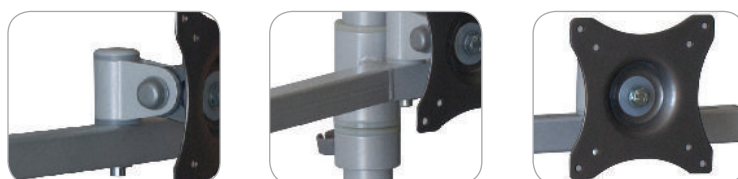

# SV13 ■ Penta-LCD Desk Mount 14"-22"

## Features

- 1 MOUNTING OPTION  
2 fixture types included
- 2 ERGONOMIC AND COMFORTABLE  
parabolic layout of displays
- 3 CABLE ORGANISER

## Technical Data

 75x75 mm 100x100 mm	 14"-22"	 130°/210°	 min. 75x75 mm max. 100x100 mm
 50 Kg	 160°	 360°	